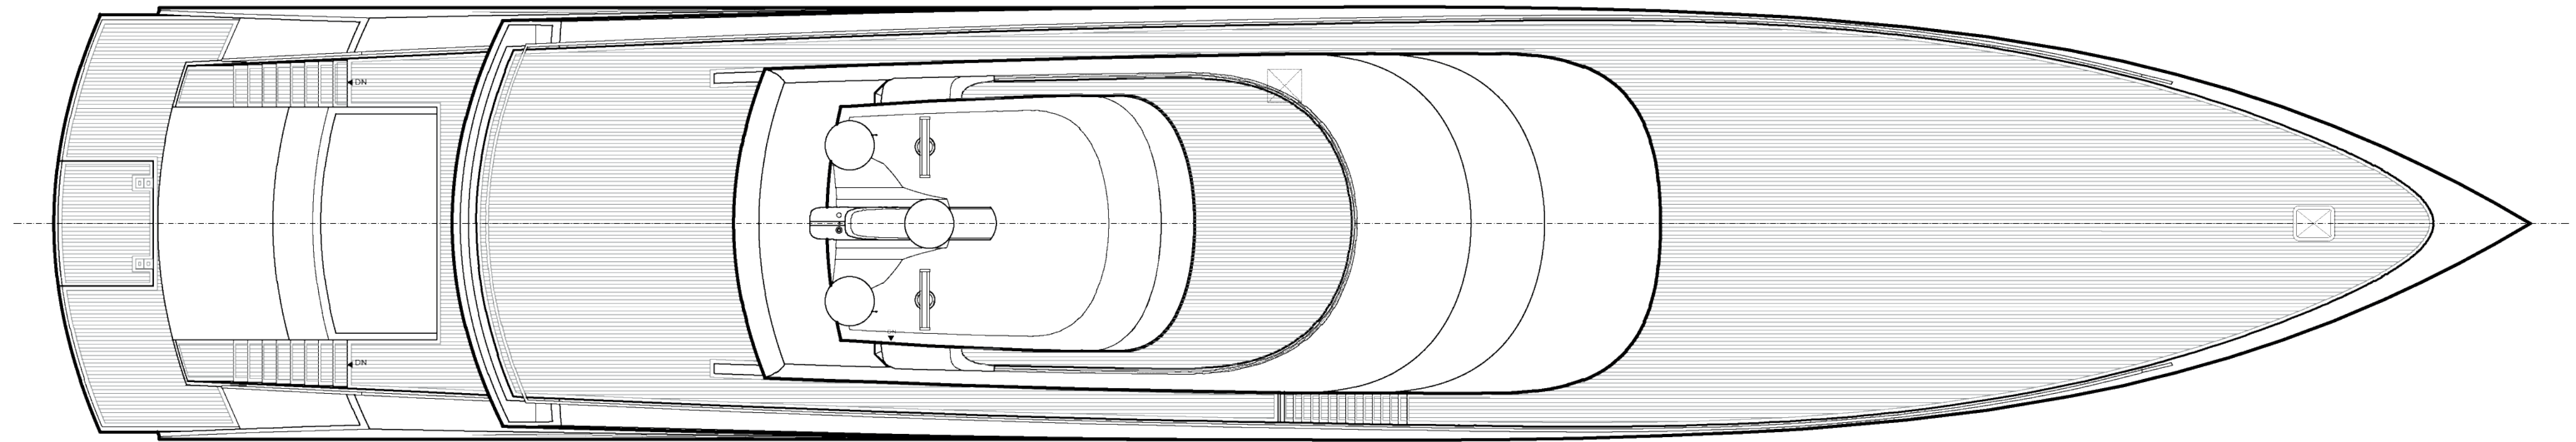

GENERAL ARRANGEMENT

TOP VIEW

0 1 2 3 4 5 6 7 8 9 10 11 12 13 14 15 16 17 18 19 20 21 22 23 24 25 26 27 28 29 30 31 32 33 34 35 36 37 38 39 40 41 42 43 44 45 46 47 48 49 50 51 52 53 54 55 56 57 58 59 60 61 62