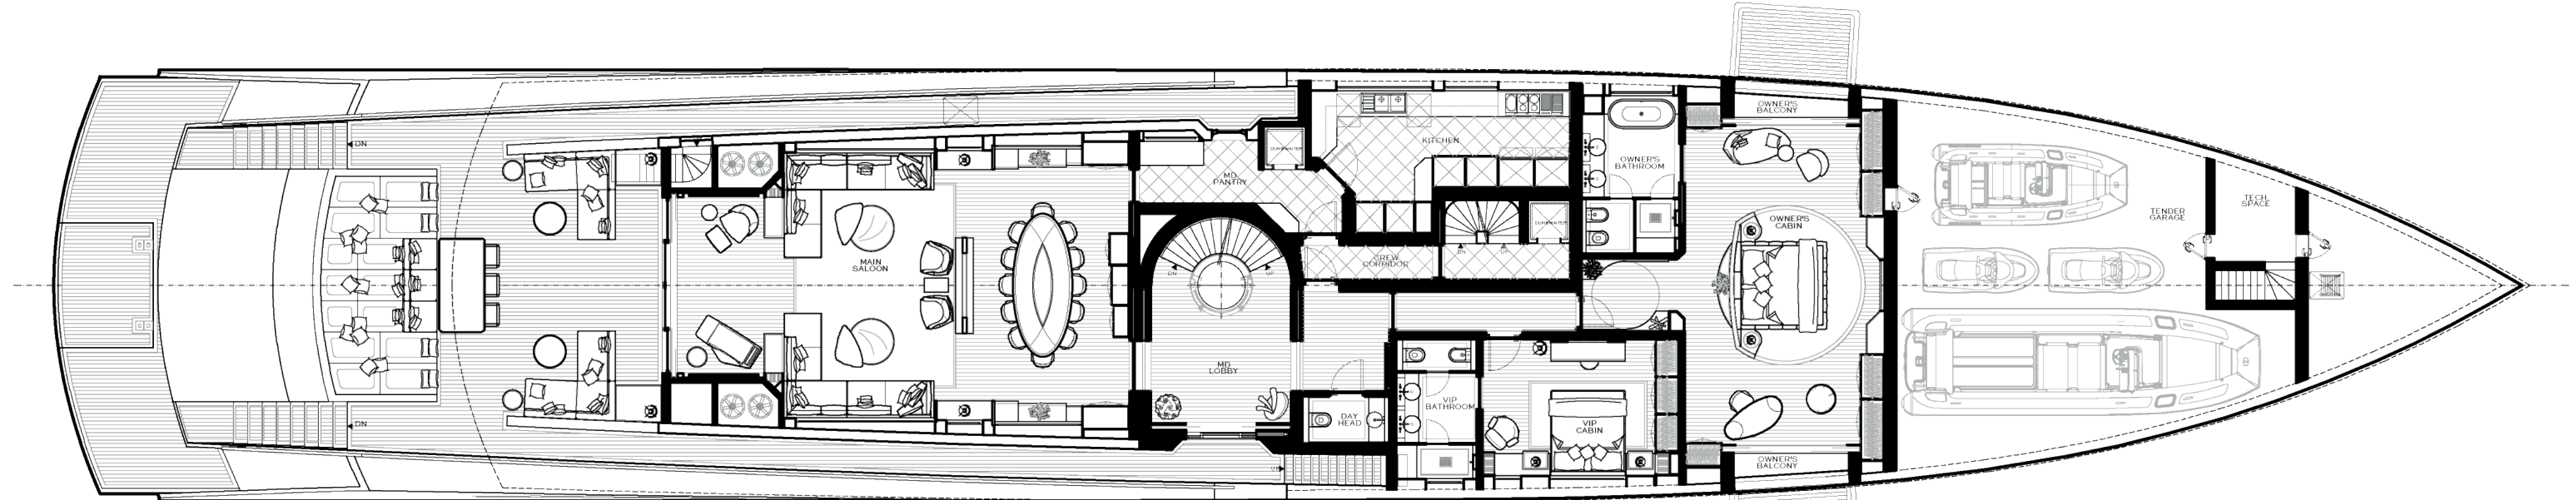

OWNERS STATEROOM

GENERAL ARRANGEMENT

TOP VIEW

0 1 2 3 4 5 6 7 8 9 10 11 12 13 14 15 16 17 18 19 20 21 22 23 24 25 26 27 28 29 30 31 32 33 34 35 36 37 38 39 40 41 42 43 44 45 46 47 48 49 50 51 52 53 54 55 56 57 58 59 60 61 62

SUN DECK

0 1 2 3 4 5 6 7 8 9 10 11 12 13 14 15 16 17 18 19 20 21 22 23 24 25 26 27 28 29 30 31 32 33 34 35 36 37 38 39 40 41 42 43 44 45 46 47 48 49 50 51 52 53 54 55 56 57 58 59 60 61 62

GENERAL ARRANGEMENT

UPPER DECK

MAIN DECK

GENERAL ARRANGEMENT

SPECIFICATIONS

DESIGN	HARTFORM YACHT DESIGN
INTERIOR DESIGN	CRISTIANO GATTO DESIGN

OVERALL LENGTH	60M 196'
BEAM	10M 32' 8"
DRAFT	2M 6'56"
EXTREME DRAFT	2.60M 8'06"

TONNAGE	750 GT
HULL TYPE	FAST DISPLACEMENT