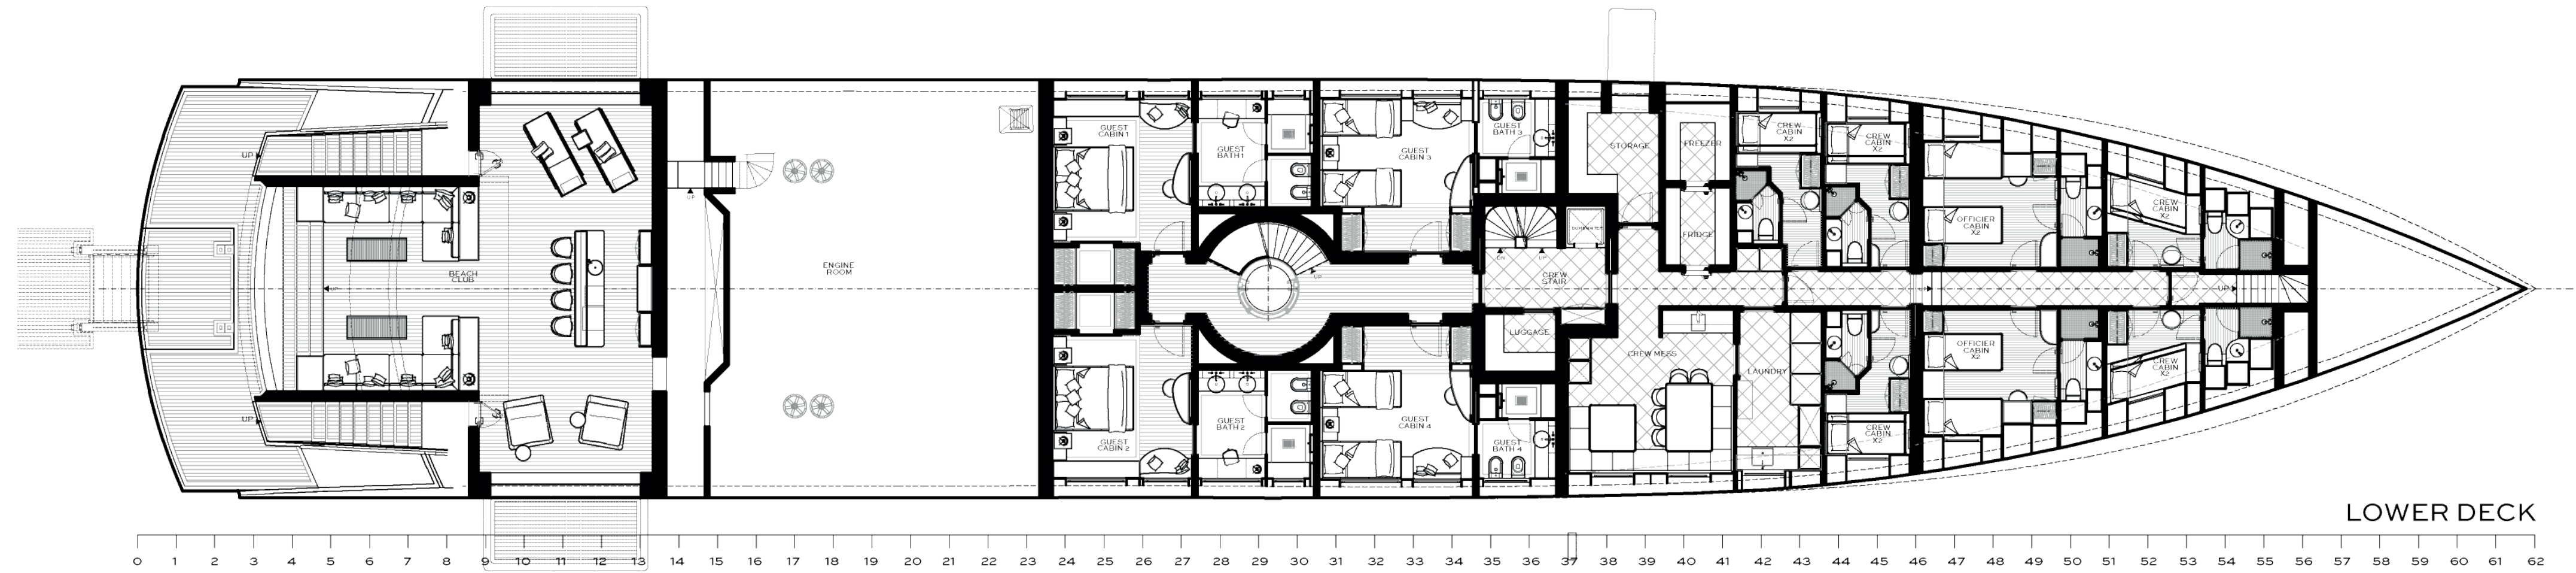

OWNERS STATEROOM

GENERAL ARRANGEMENT

TOP VIEW

0 1 2 3 4 5 6 7 8 9 10 11 12 13 14 15 16 17 18 19 20 21 22 23 24 25 26 27 28 29 30 31 32 33 34 35 36 37 38 39 40 41 42 43 44 45 46 47 48 49 50 51 52 53 54 55 56 57 58 59 60 61 62

SUN DECK

0 1 2 3 4 5 6 7 8 9 10 11 12 13 14 15 16 17 18 19 20 21 22 23 24 25 26 27 28 29 30 31 32 33 34 35 36 37 38 39 40 41 42 43 44 45 46 47 48 49 50 51 52 53 54 55 56 57 58 59 60 61 62

GENERAL ARRANGEMENT

UPPER DECK

MAIN DECK

GENERAL ARRANGEMENT

SPECIFICATIONS

DESIGN	HARTFORM YACHT DESIGN
INTERIOR DESIGN	CRISTIANO GATTO DESIGN

OVERALL LENGTH	60M 196'
BEAM	10M 32' 8"
DRAFT	2M 6'56"
EXTREME DRAFT	2.60M 8'06"

TONNAGE	750 GT
HULL TYPE	FAST DISPLACEMENT