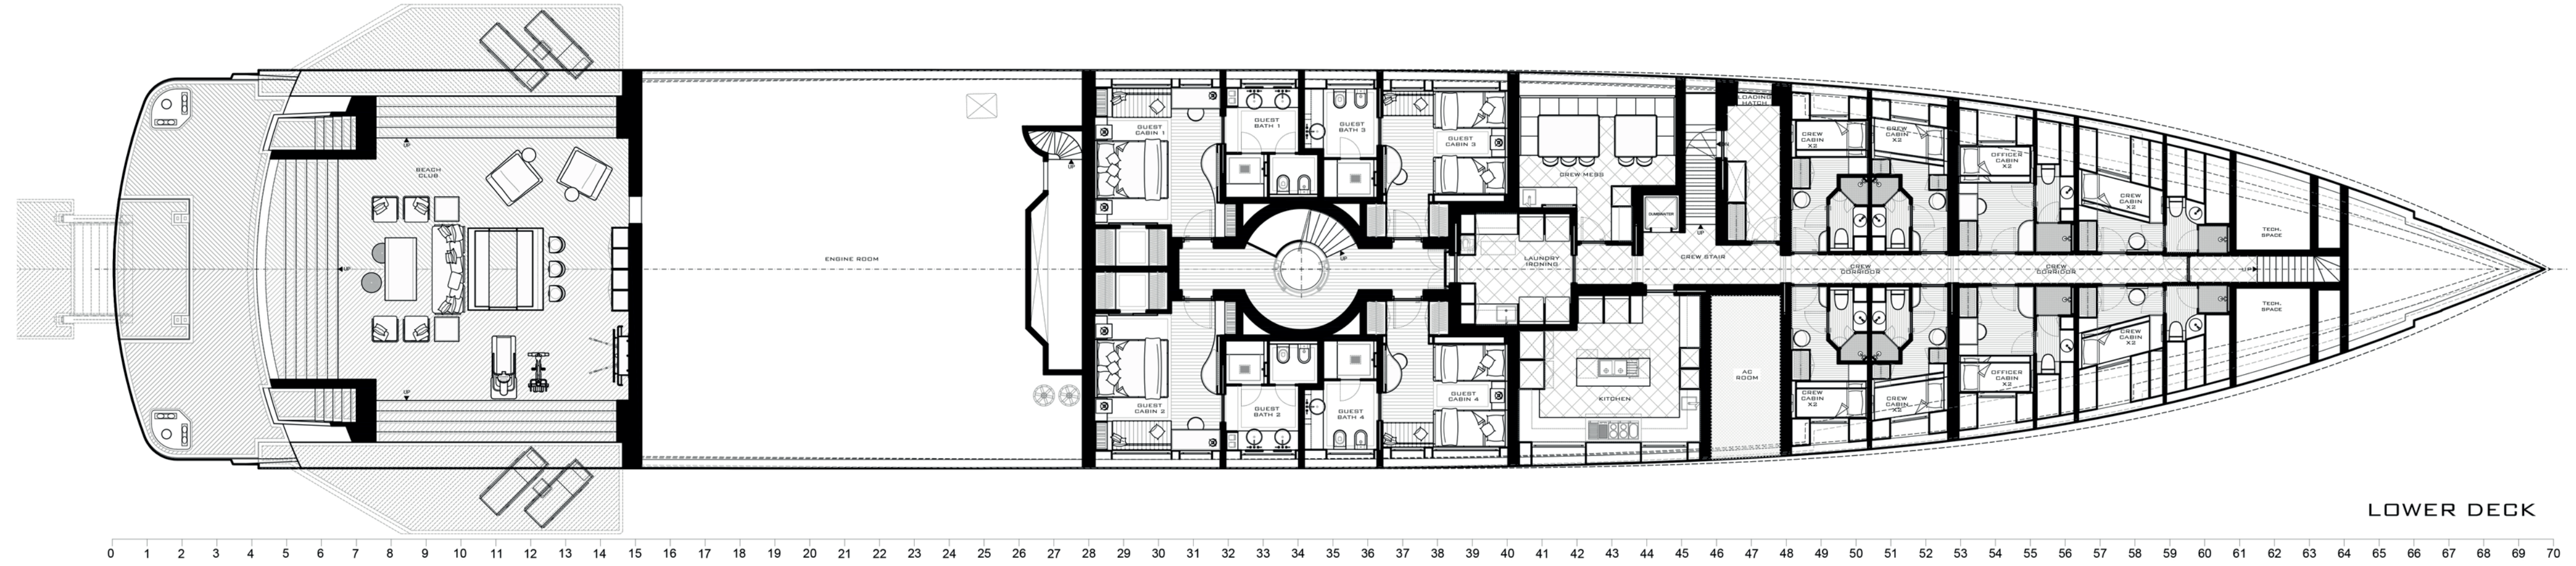

SUN DECK

0 1 2 3 4 5 6 7 8 9 10 11 12 13 14 15 16 17 18 19 20 21 22 23 24 25 26 27 28 29 30 31 32 33 34 35 36 37 38 39 40 41 42 43 44 45 46 47 48 49 50 51 52 53 54 55 56 57 58 59 60 61 62 63 64 65 66 67 68 69 70

# GENERAL ARRANGEMENT

UPPER DECK

MAIN DECK

# GENERAL ARRANGEMENT

LOWER DECK

BILGE DECK

# SPECIFICATIONS

DESIGN	HARTFORM YACHT DESIGN	DECKS	3
INTERIOR DESIGN	CRISTIANO GATTO DESIGN	GUESTS	12
OVERALL LENGTH	69M   226' 05"	CREW	17
BEAM	12M   39' 04"	ENGINES	4X MTU 16V 4000 M93
DRAFT	2.45M   8'00"	SPEED	33 KNOTS   59 KM/H
EXTREME DRAFT	2.60M   8'06"	CRUISING SPEED	12 KNOTS   22 KM/H
DISPLACEMENT	740   751 L.T.	RANGE	5250NM AT 12 KNOTS
TONNAGE	1180 GT	FUEL CAPACITY	120M3   31,701 US GAL
HULL TYPE	FAST DISPLACEMENT		
HULL	ALUMINIUM		
SUPERSTRUCTURE	ALUMINIUM		