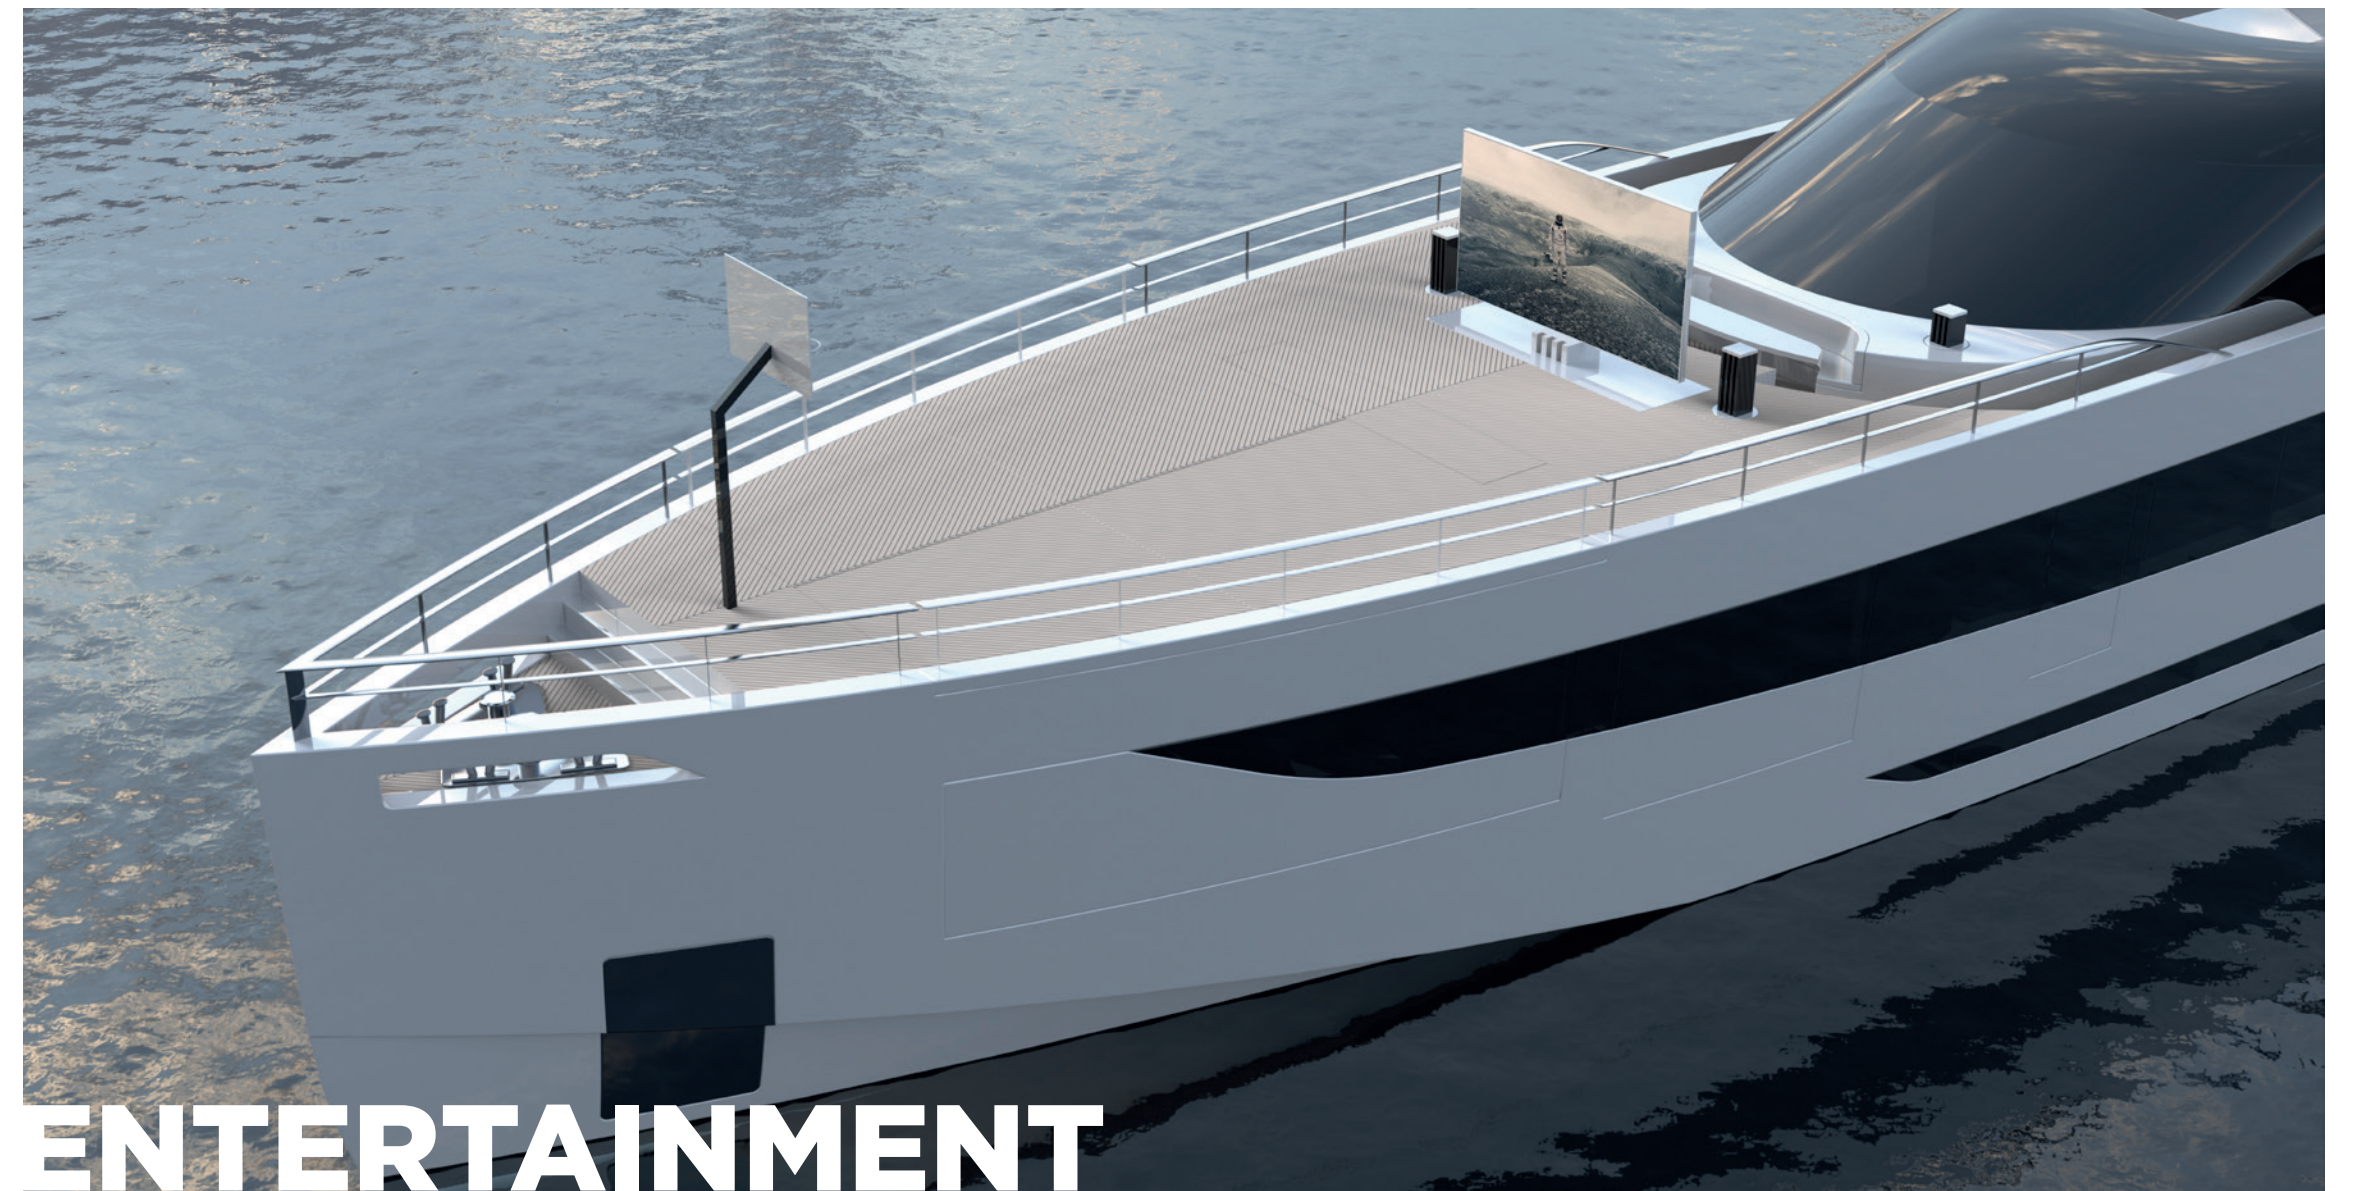

# ULTIMATE OUTDOOR ENTERTAINMENT HAVEN

Experience versatility like never before on the foredeck of the VanDutch 230, where luxury meets functionality in four distinct ways. Transforming effortlessly, the foredeck can serve as a tranquil swimming pool, offering a refreshing retreat amidst the waves. Alternatively, it doubles as a secure tender garage, providing convenient storage for watercraft and equipment. For those seeking adventure from above, the foredeck seamlessly converts into a touch-and-go helicopter platform, allowing for seamless arrivals and departures. Lastly, as day turns to night, the foredeck transitions into a vibrant entertainment area, complete with a large foldable C Seed television and premium speaker system. Whether lounging by the pool, embarking on a water excursion, arriving in style by helicopter, or enjoying an outdoor movie night under the stars, the foredeck of the VanDutch 230 offers endless possibilities for luxurious living and entertainment on the water.

# FOREDECK MAGIC UNLEASHED

**TENDER GARAGE**

**SWIMMINGPOOL**

**HELICOPTER PLATFORM**

**ENTERTAINMENT**

Experience luxury and relaxation in the beach club of the VanDutch 230, meticulously designed to offer a seamless connection to the surrounding seascape. With expansive openings on three sides, the beach club provides breathtaking panoramic views of the azure waters, inviting guests to immerse themselves in the beauty of their surroundings. Equipped with a stylish bar and ample seating, the beach club is the perfect setting for social gatherings and al fresco dining. For those seeking rejuvenation, the beach club also features space for a gym, allowing guests to maintain their fitness routine while enjoying the tranquility of the sea. Whether lounging in the sun, sipping cocktails at the bar, or working out with a view, the beach club of the VanDutch 230 offers a luxurious oasis for relaxation and enjoyment.