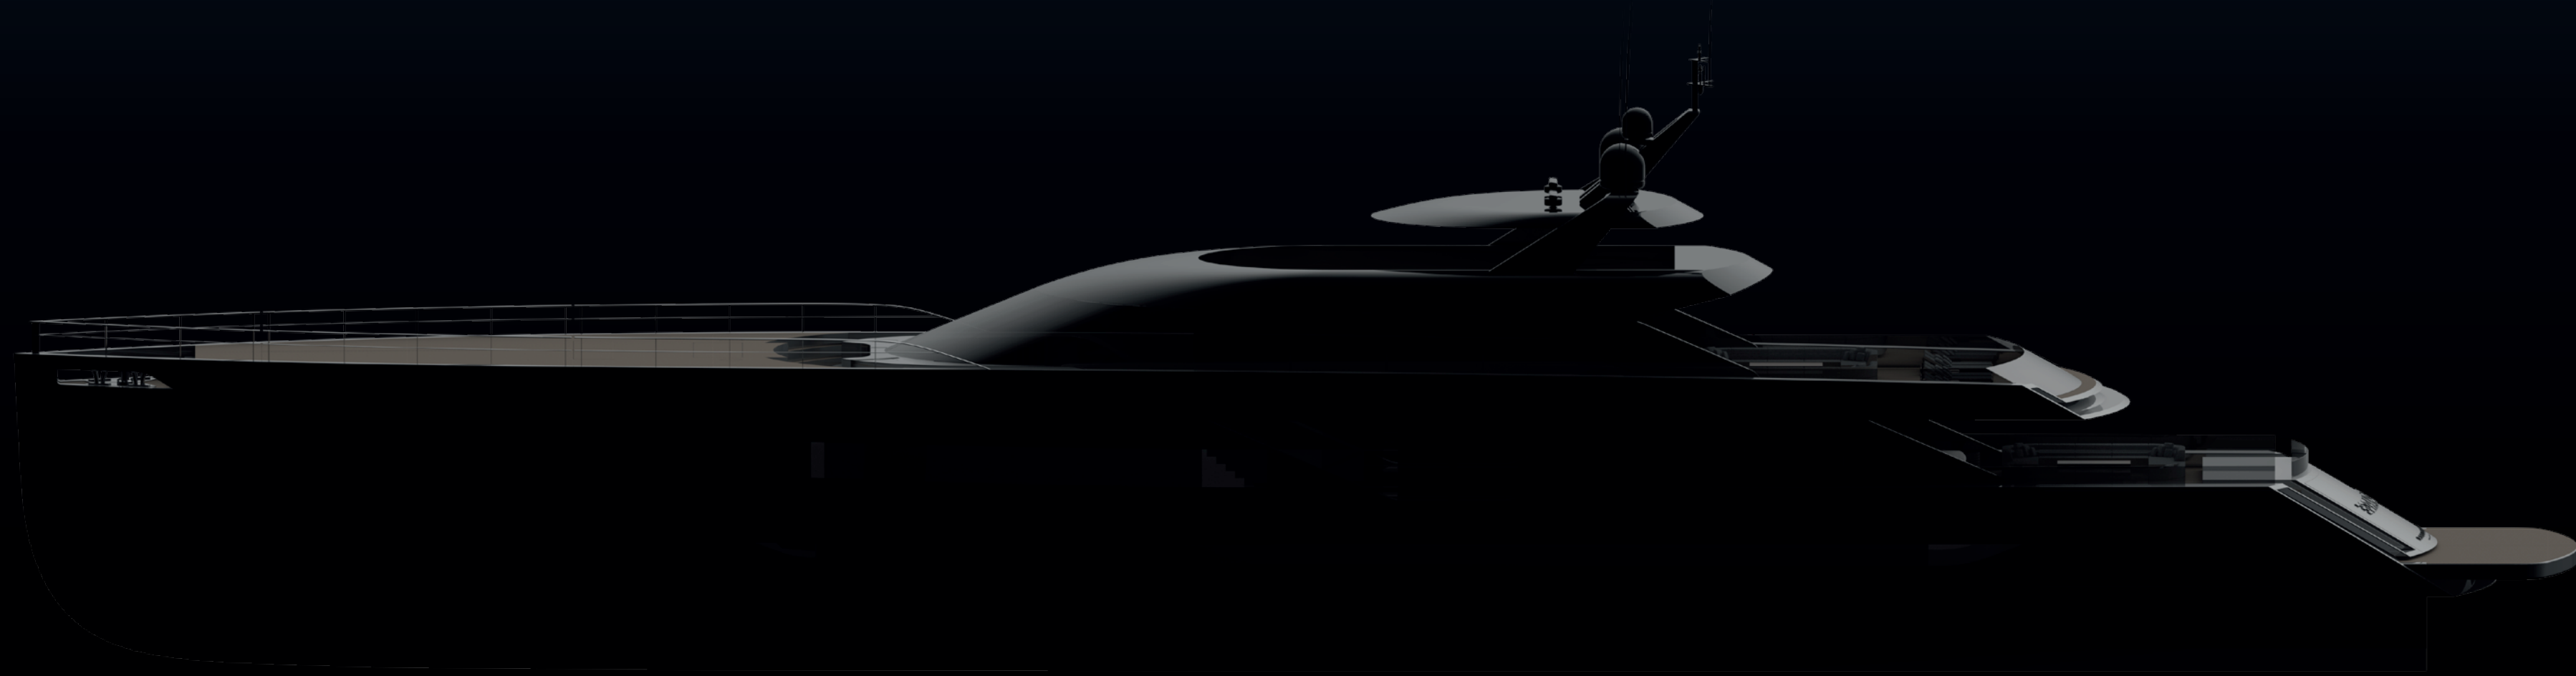

# SEBOD

THE MAGNIFICENT  
SPORT SUPERYACHT

INTRODUCING THE VANDUTCH 230 SUPERYACHT: WHERE THE ICONIC DESIGN MEETS SUPERYACHT LUXURY.  
STEP ABOARD AND EXPERIENCE THE PERFECT FUSION OF POWER, PRECISION, AND UNMISTAKABLE STYLE.  
GET READY TO TURN HEADS AND MAKE A STATEMENT ON THE WATER WITH VANDUTCH'S LEGENDARY  
DESIGN AT YOUR COMMAND.

The iconic design of VanDutch finds its zenith in the VanDutch 230, a testament to timeless elegance and modern sophistication. Crafted by Hartform Yacht Design, every curve and contour reflects the essence of luxury leisure yachting. From its sleek profile to its distinctive bow, the VanDutch 230 embodies the epitome of iconic design, captivating onlookers and setting new standards of style and performance on the water. With its unmistakable silhouette and unparalleled craftsmanship, the VanDutch 230 stands as a symbol of luxury and refinement, seamlessly blending form and function for an unforgettable yachting experience

# LEGENDARY ICONIC DESIGN

# ELEGANCE IN MOTION

The VanDutch 230 epitomizes sleek sophistication, boasting a streamlined silhouette that effortlessly glides through the water with unmatched speed and agility. Powered by advanced propulsion technology, this superyacht delivers exhilarating performance while maintaining a whisper-quiet ride, ensuring a serene and uninterrupted cruising experience. Whether slicing through the waves or navigating tranquil waters, the VanDutch 230 combines sleek design, impressive speed, and silent propulsion to offer a journey that is as thrilling as it is tranquil.