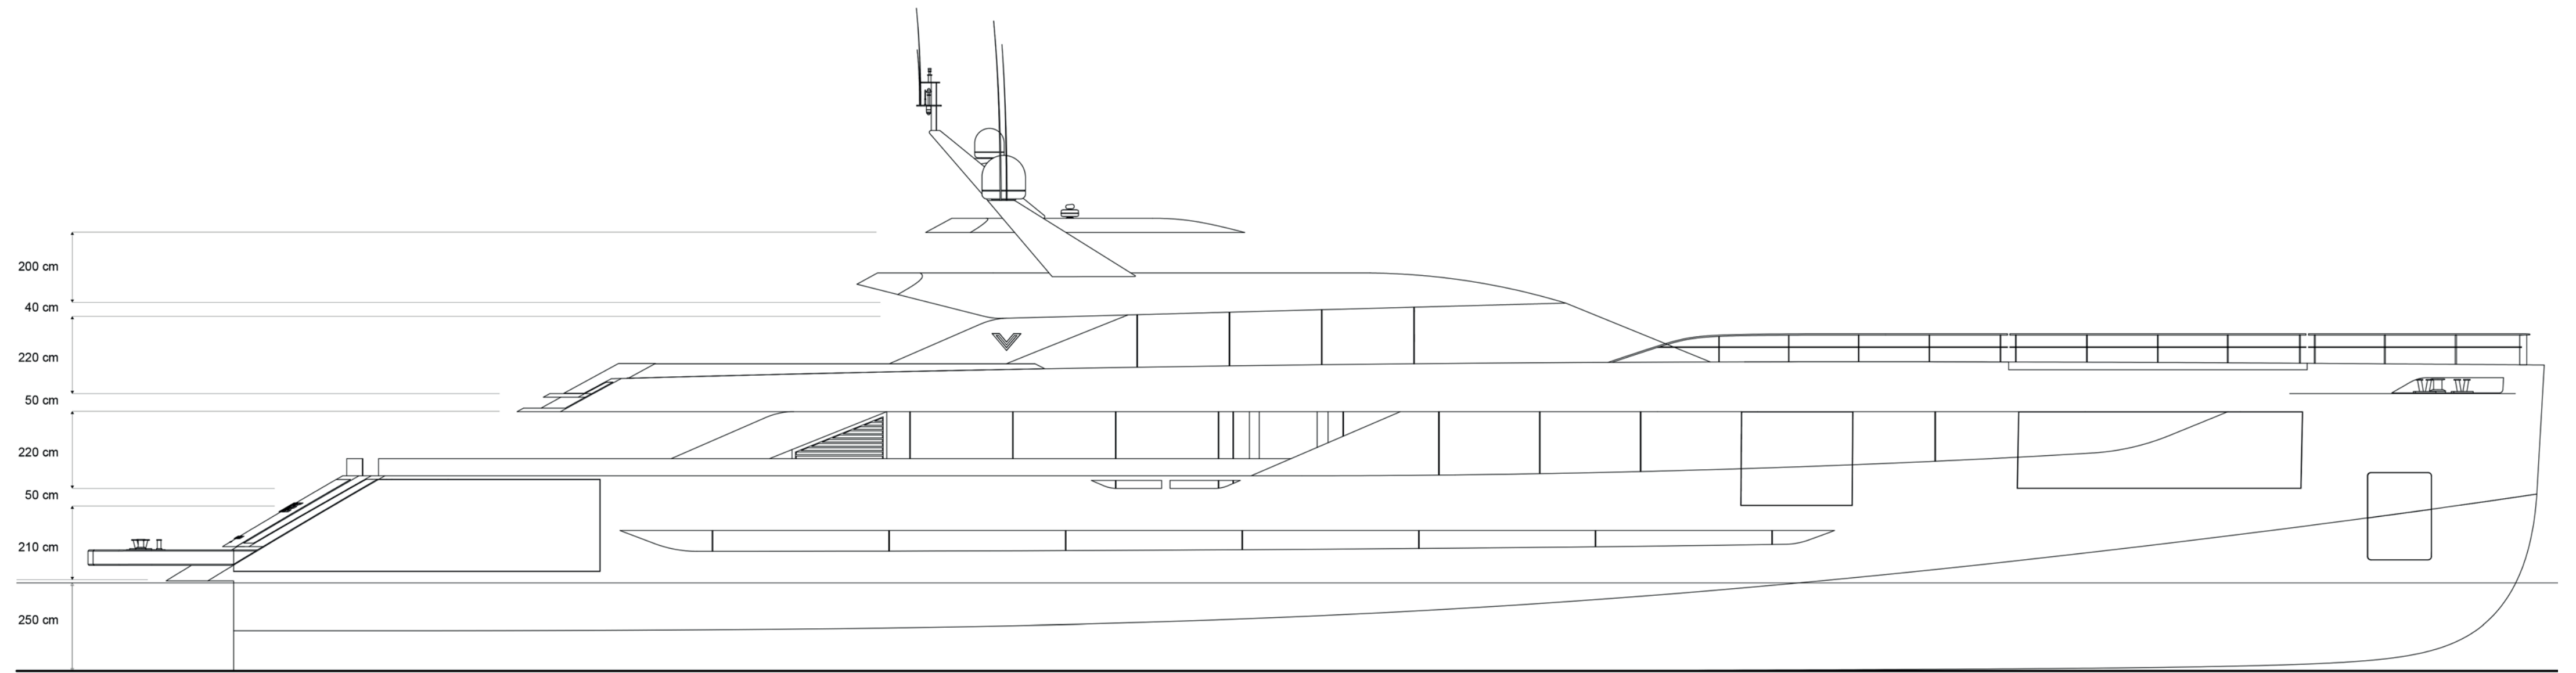

GENERAL ARRANGEMENT

PROFILE