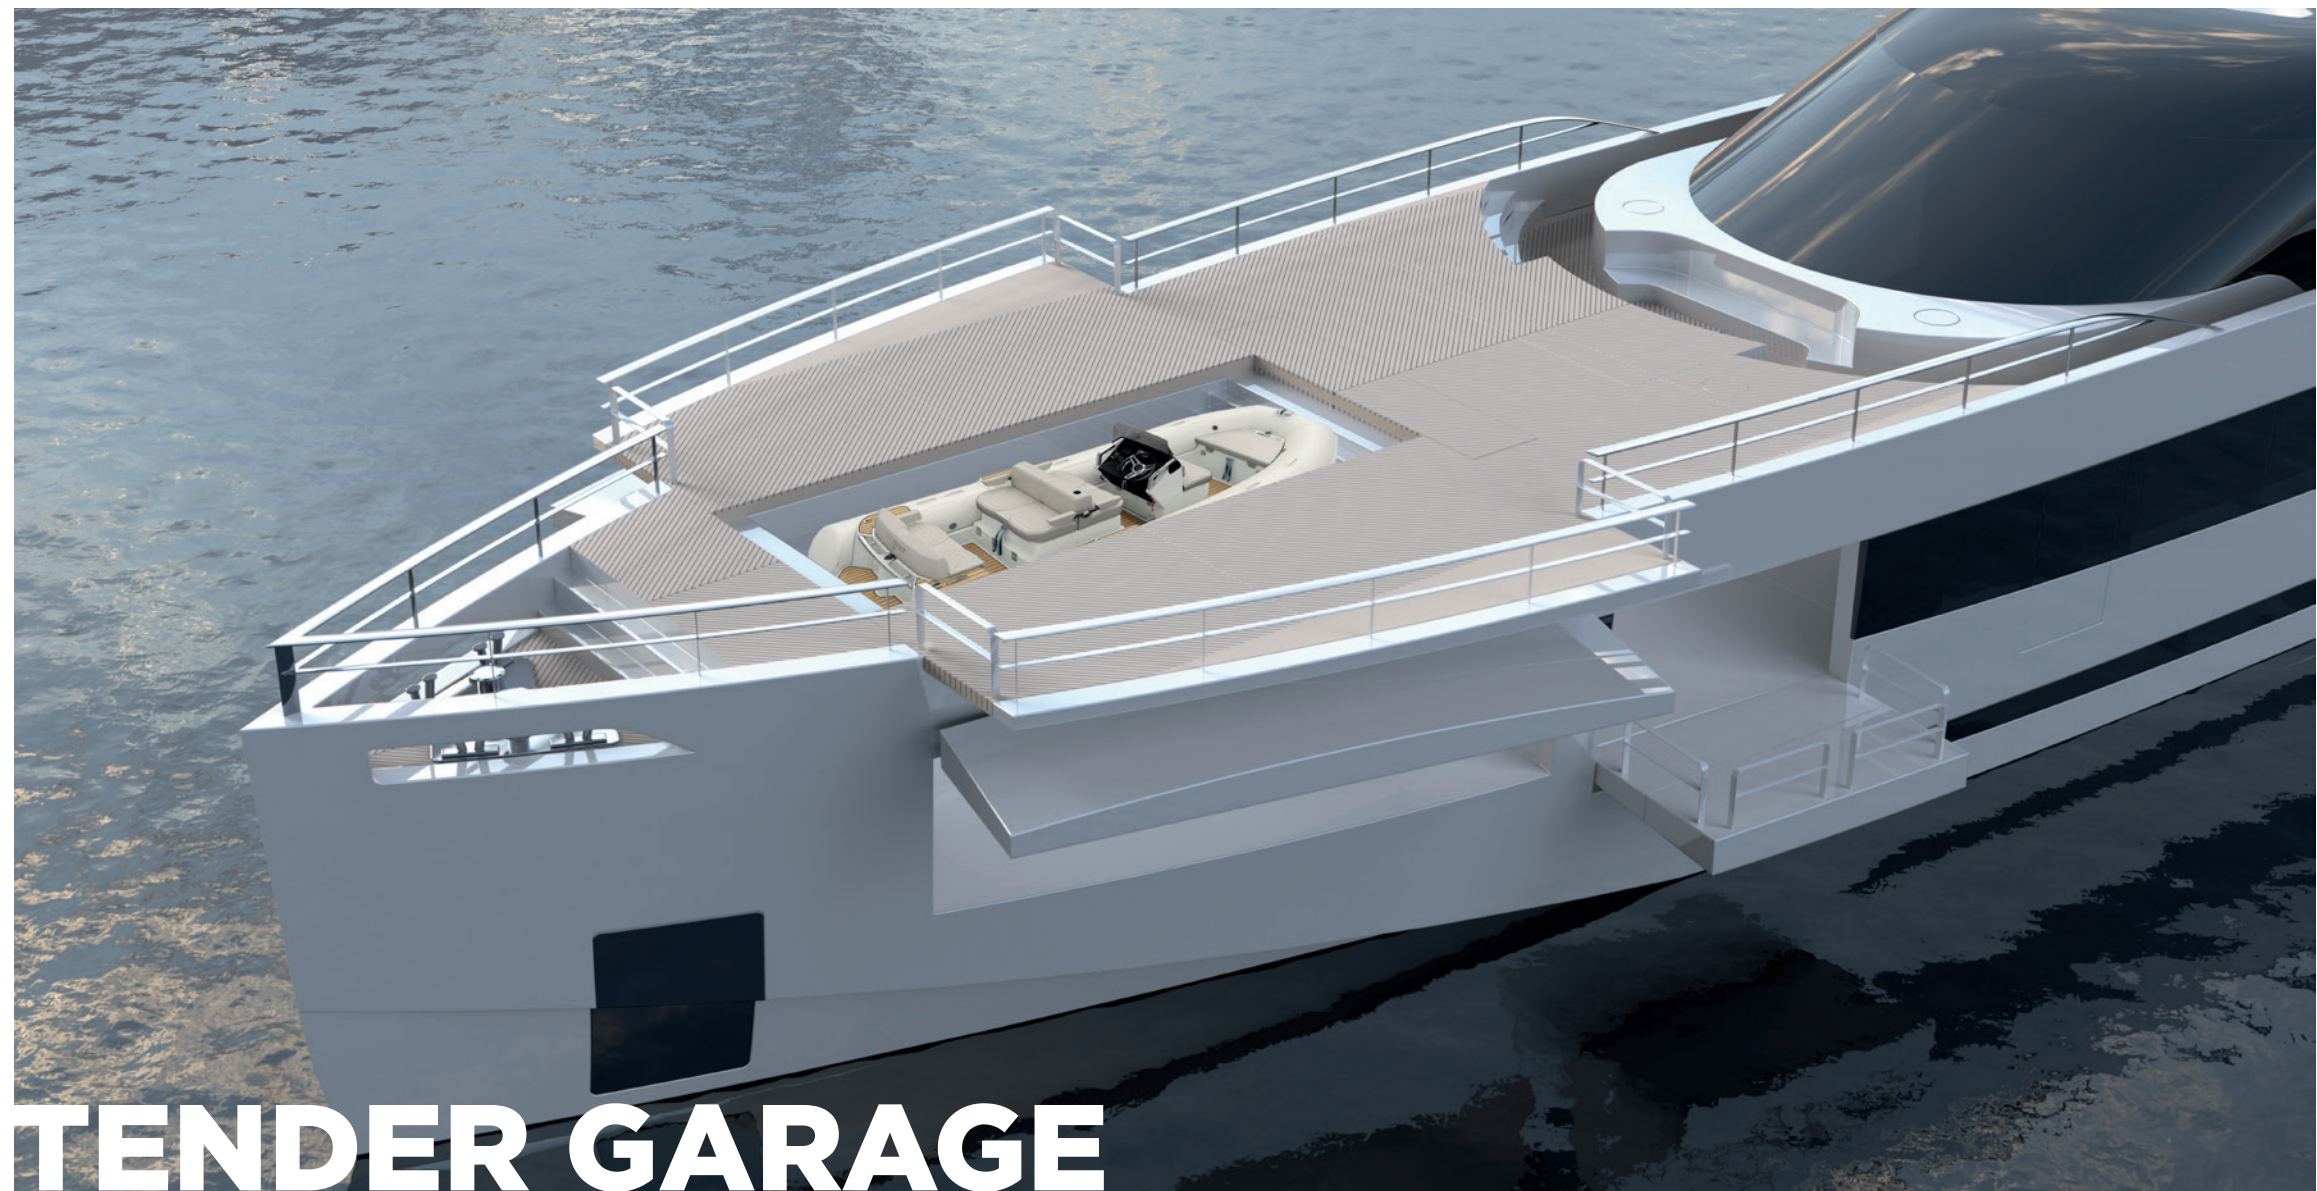

# ULTIMATE OUTDOOR ENTERTAINMENT HAVEN

Experience versatility like never before on the foredeck of the VanDutch 230, where luxury meets functionality in four distinct ways. Transforming effortlessly, the foredeck can serve as a tranquil swimming pool, offering a refreshing retreat amidst the waves. Alternatively, it doubles as a secure tender garage, providing convenient storage for watercraft and equipment. For those seeking adventure from above, the foredeck seamlessly converts into a touch-and-go helicopter platform, allowing for seamless arrivals and departures. Lastly, as day turns to night, the foredeck transitions into a vibrant entertainment area, complete with a large foldable C Seed television and premium speaker system. Whether lounging by the pool, embarking on a water excursion, arriving in style by helicopter, or enjoying an outdoor movie night under the stars, the foredeck of the VanDutch 230 offers endless possibilities for luxurious living and entertainment on the water.

# FOREDECK MAGIC UNLEASHED

**TENDER GARAGE**

**SWIMMINGPOOL**

**HELICOPTER PLATFORM**

**ENTERTAINMENT**

Experience luxury and relaxation in the beach club of the VanDutch 230, meticulously designed to offer a seamless connection to the surrounding seascape. With expansive openings on three sides, the beach club provides breathtaking panoramic views of the azure waters, inviting guests to immerse themselves in the beauty of their surroundings. Equipped with a stylish bar and ample seating, the beach club is the perfect setting for social gatherings and al fresco dining. For those seeking rejuvenation, the beach club also features space for a gym, allowing guests to maintain their fitness routine while enjoying the tranquility of the sea. Whether lounging in the sun, sipping cocktails at the bar, or working out with a view, the beach club of the VanDutch 230 offers a luxurious oasis for relaxation and enjoyment.