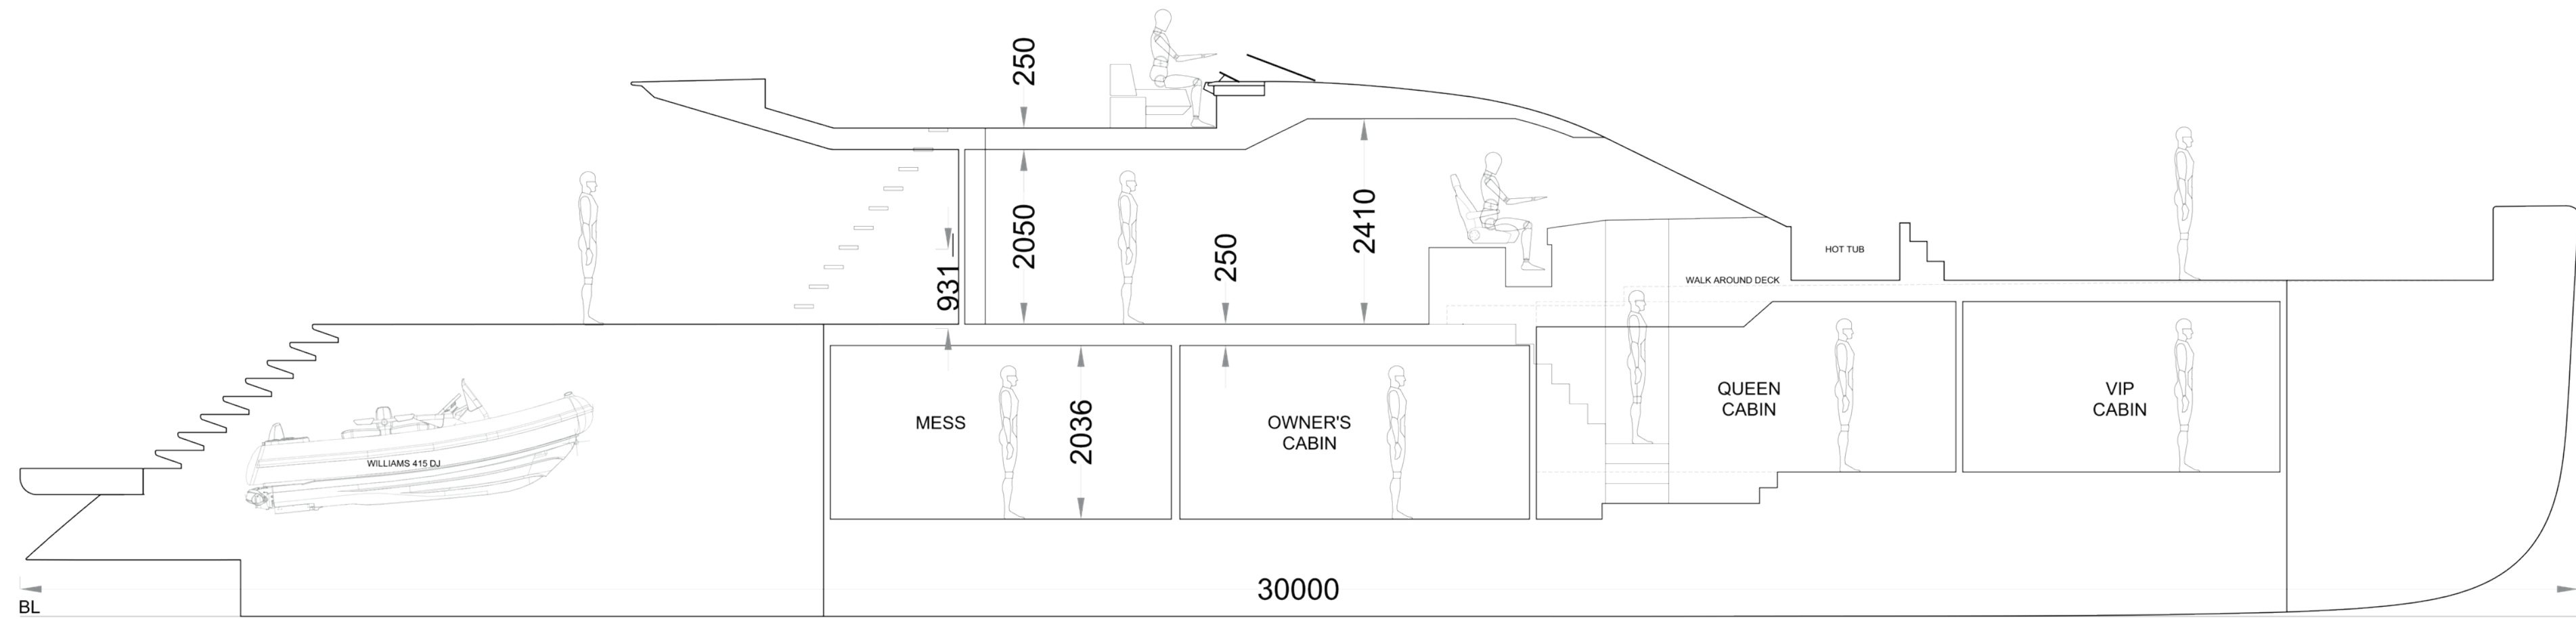

GENERAL ARRANGEMENT

3 2 1 0 1 2 3 4 5 6 7 8 9 10 11 12 13 14 15 16 17 18 19 20 21 22 23 24 25 26 27 28 29 30 31 32