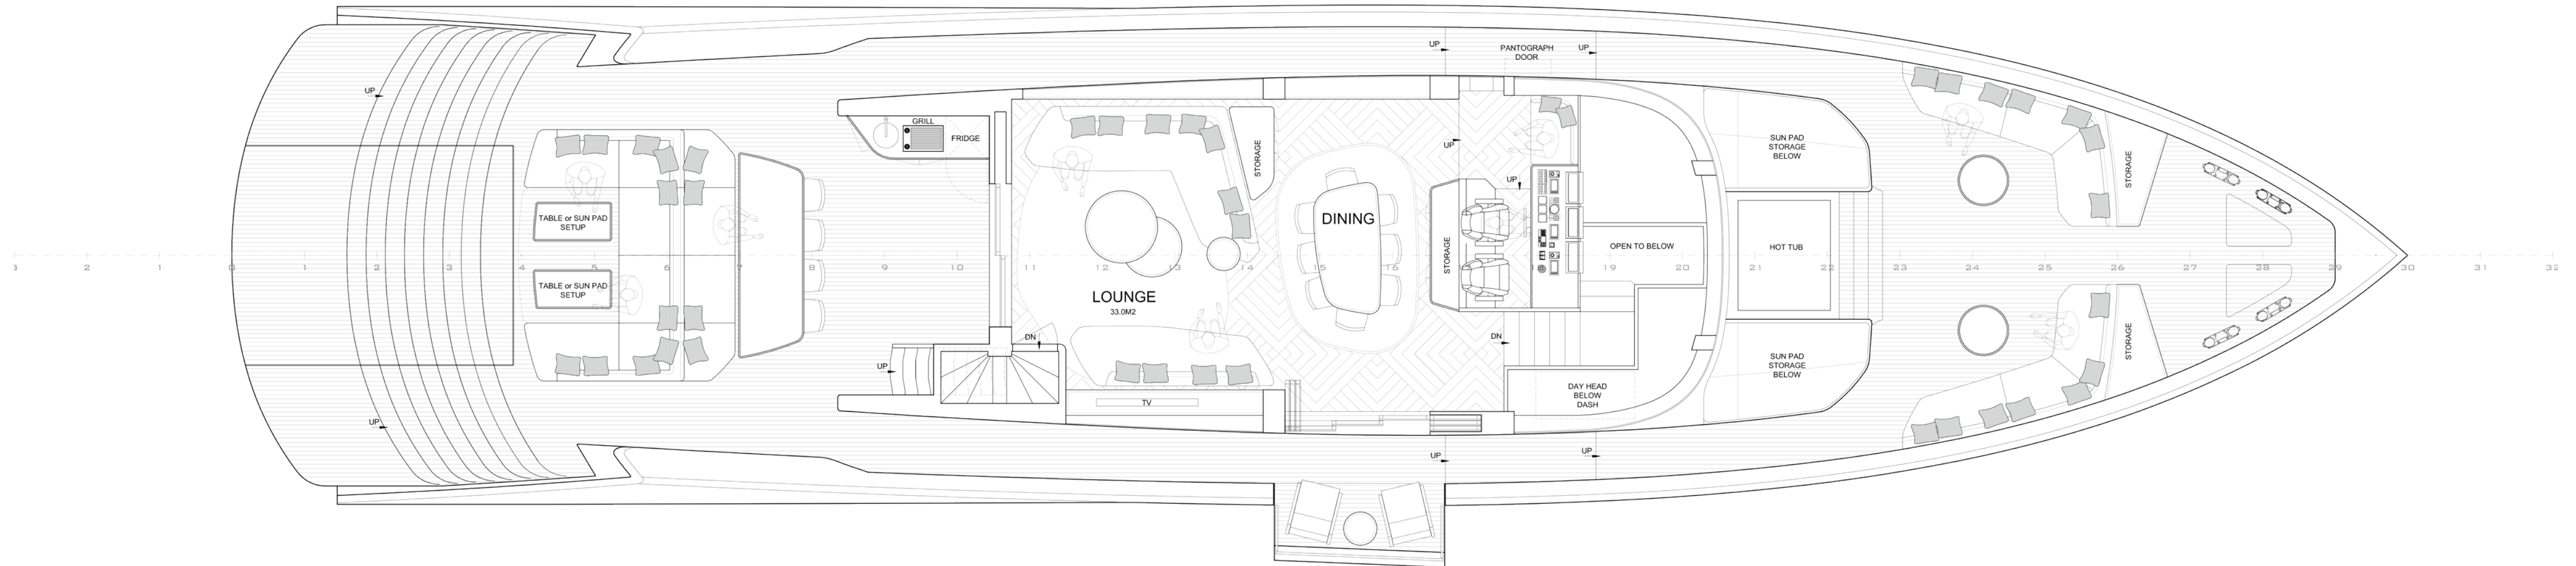

3 2 1 0 1 2 3 4 5 6 7 8 9 10 11 12 13 14 15 16 17 18 19 20 21 22 23 24 25 26 27 28 29 30 31 32